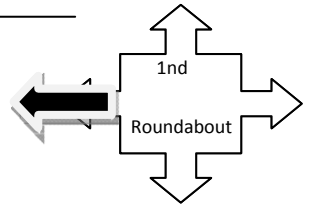

TECHNOFIT

CAN PACK
MIDDLE EAST

Thomsun