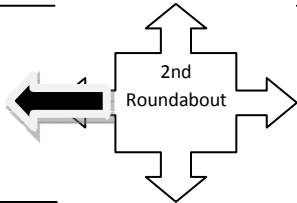

TECHNOFIT

CAN PACK
MIDDLE EAST

Thomsun