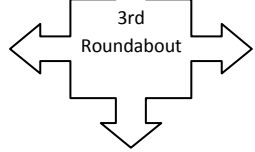

TECHNOFIT

CAN PACK
MIDDLE EAST

Thomsun