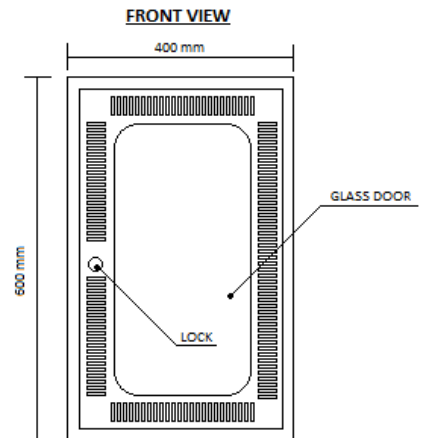

Cabinet Wall-Mount ONT